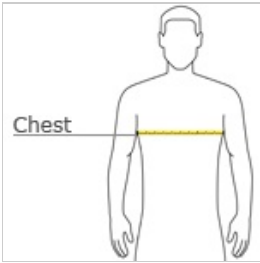

Stay comfortable throughout your shift in this soft, easy care scrub top. The pullover style lets you dress and undress with ease.

- 65/35 poly/cotton
- V-neckline
- Left chest pocket
- Even hem
- Machine washable

CARE INSTRUCTIONS

Machine wash cold with similar colors, Do not bleach, Tumble dry low, Remove promptly, Warm iron if needed.

HOW TO MEASURE

CHEST WIDTH

Measure under the arm and around the fullest part of the chest with arms down, keeping tape horizontal.

SIZE CHART

	XS	S	M	L	XL	2XL	3XL
Chest	33-35	36-38	36-41	42-45	46-49	50-53	54-57

COLOR INFORMATION

Black

Hunter Green

Turquoise