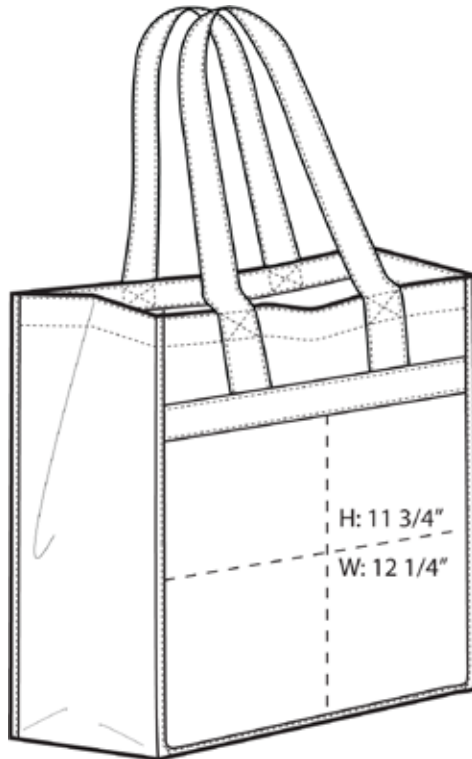

Front View

Note: Best graphic placement should be per the embellisher/screen printer recommendations.