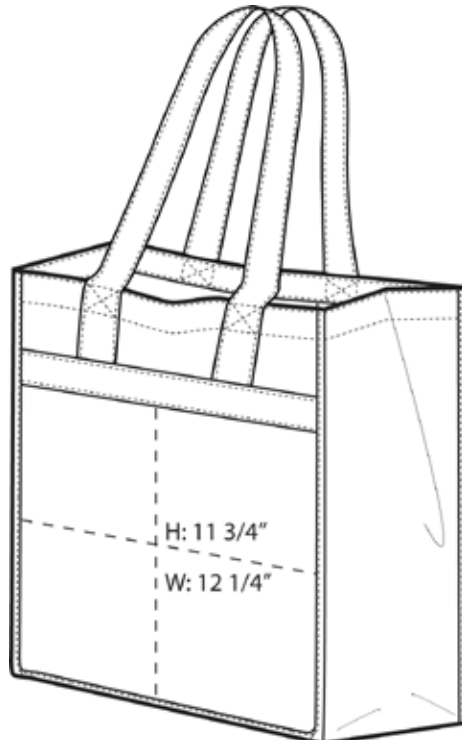

Port & Company® Standard Polypropylene Grocery Tote B159

This simple grocery tote features a square bottom to sit upright. Double-stitched seams and reinforced handles add durability.

- 100 gram, 100% polypropylene
- Self-fabric handles
- Dimensions: 15.5"h x 13"w x 8"d

Back View

Note: Best graphic placement should be per the embellisher/screen printer recommendations.